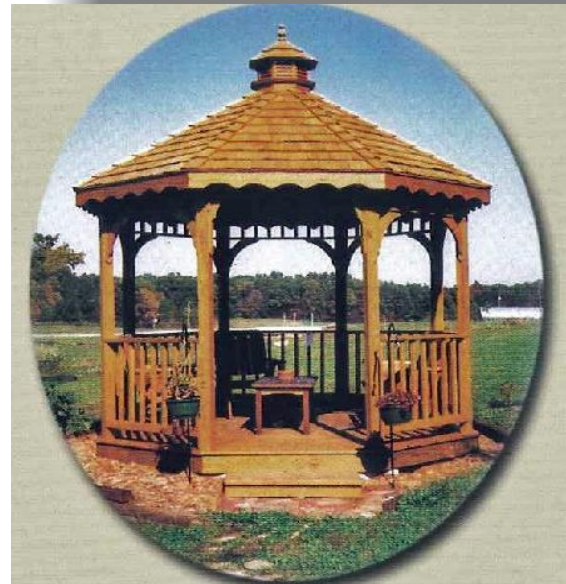

# USA DUTCH BUILT GAZEBO'S

1-800-289-0988 - Ask for Jenny  
[www.usaportablebuildings.com](http://www.usaportablebuildings.com)

*Shown with optional Hip Roof and Cupola*

## Rectangle

Size	Cost	Screens	Painted White
8x10	2429	600	600
8x12	2649	675	675
10x14	3100	825	825

## Octagon

Size	Cost	Screens	Painted White
8'	2350	600	600
10'	3629	675	675
12'	4229	750	750
14'	4900	900	900

*Shown with optional Cupola*

## Oval

Size	Cost	Screens	Painted White
8x12	3329	675	675
11x15	4375	825	825
11x19	4939	975	975

**Hip Roof - \$470**

**Small Cupola - \$235 Cuploa - \$470**

Prices include delivery & setup within 30 miles. Metal and shingles same price. Metal colors are as follows: Hunter Green, Country Red, Burgundy, Black, Clay, Charcoal Gray, Pearl Gray, Tan, Gallery Blue, Light Stone, White. All gazebo's are built with pressure treated lumber, and sprayed with water sealer and stain.